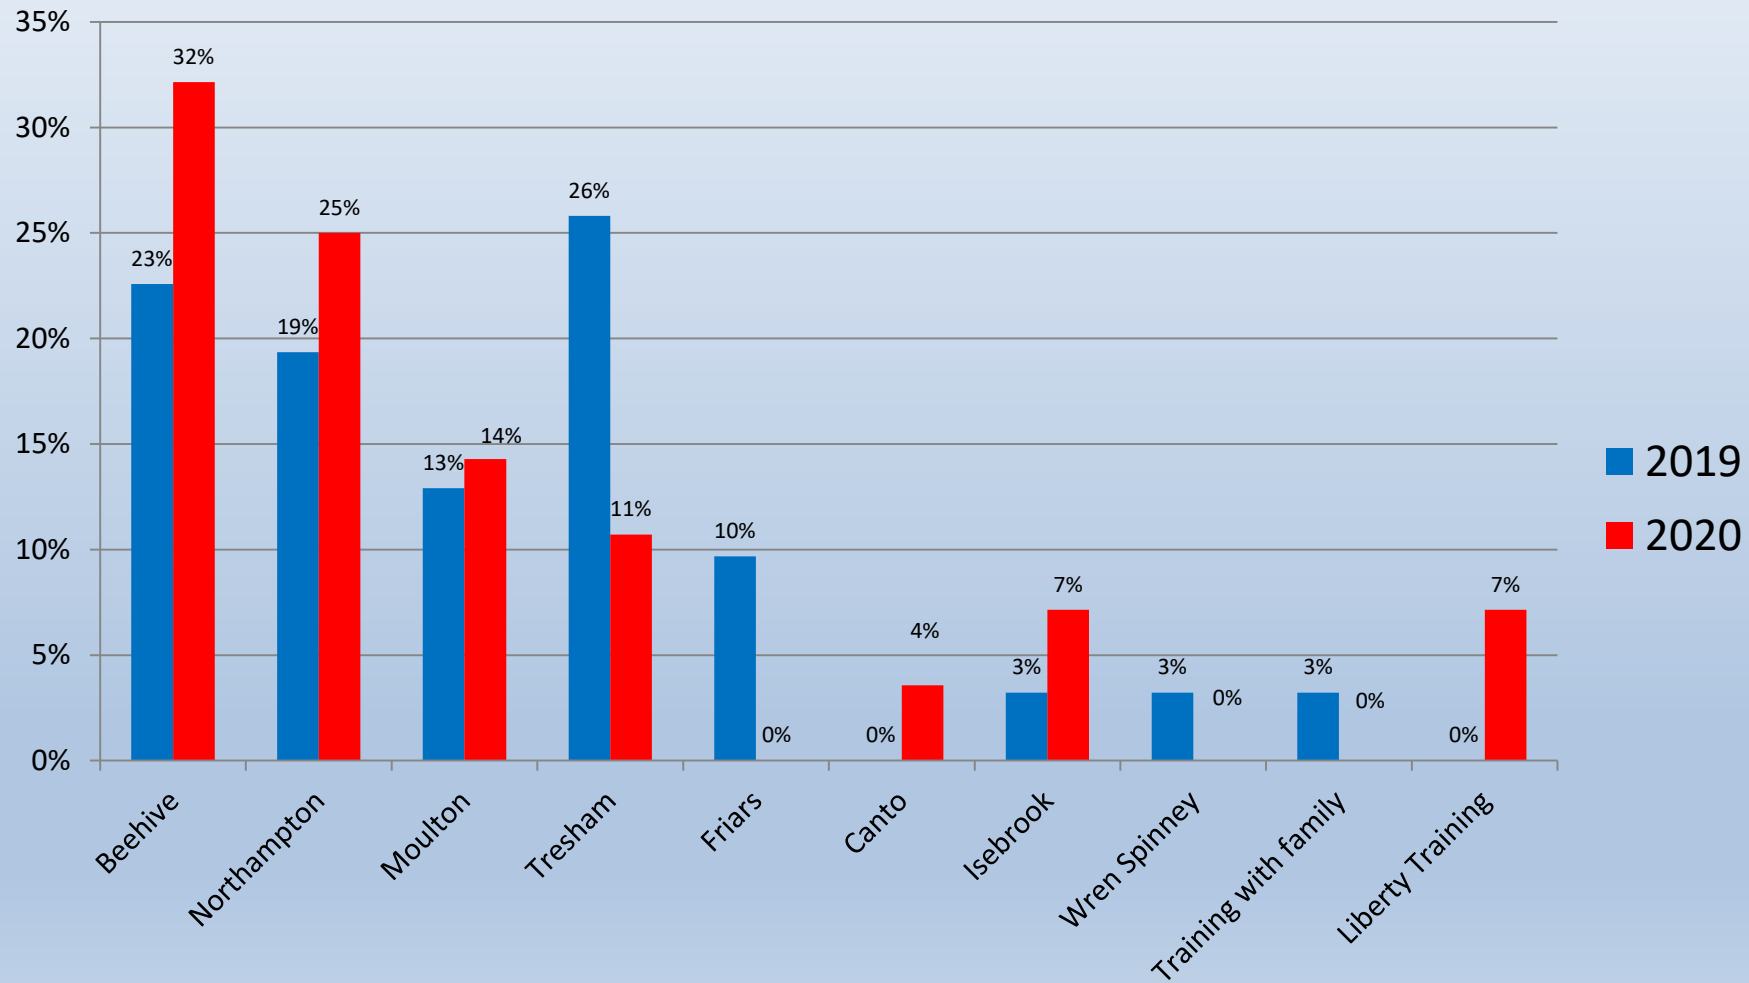

Friars Academy

Destinations – Leavers 2020

Friars Academy

Destinations – Leavers 2020 (%)

Destination Measures 2020

	Sustained Destination	FE College	School Sixth Form	Post 16 Provision	Other	WASP
All Leavers in July 20	30	14	11	0	3	2
Girls	12	3	8	0	1	0
Boys	18	11	3	0	2	2

Destination Measures 2020

Friars Academy

Destinations – Leavers 2021

Friars Academy

Destinations – Leavers 2021 (%)

Destination Measures 2021

	Sustained Destination	FE College	School Sixth Form	Post 16 Provision	Other	WASP
All Leavers in July 21	34	14	9	5	5	1
Girls	12	3	6	3	0	0
Boys	22	11	3	2	5	1

Destination Measures 2021