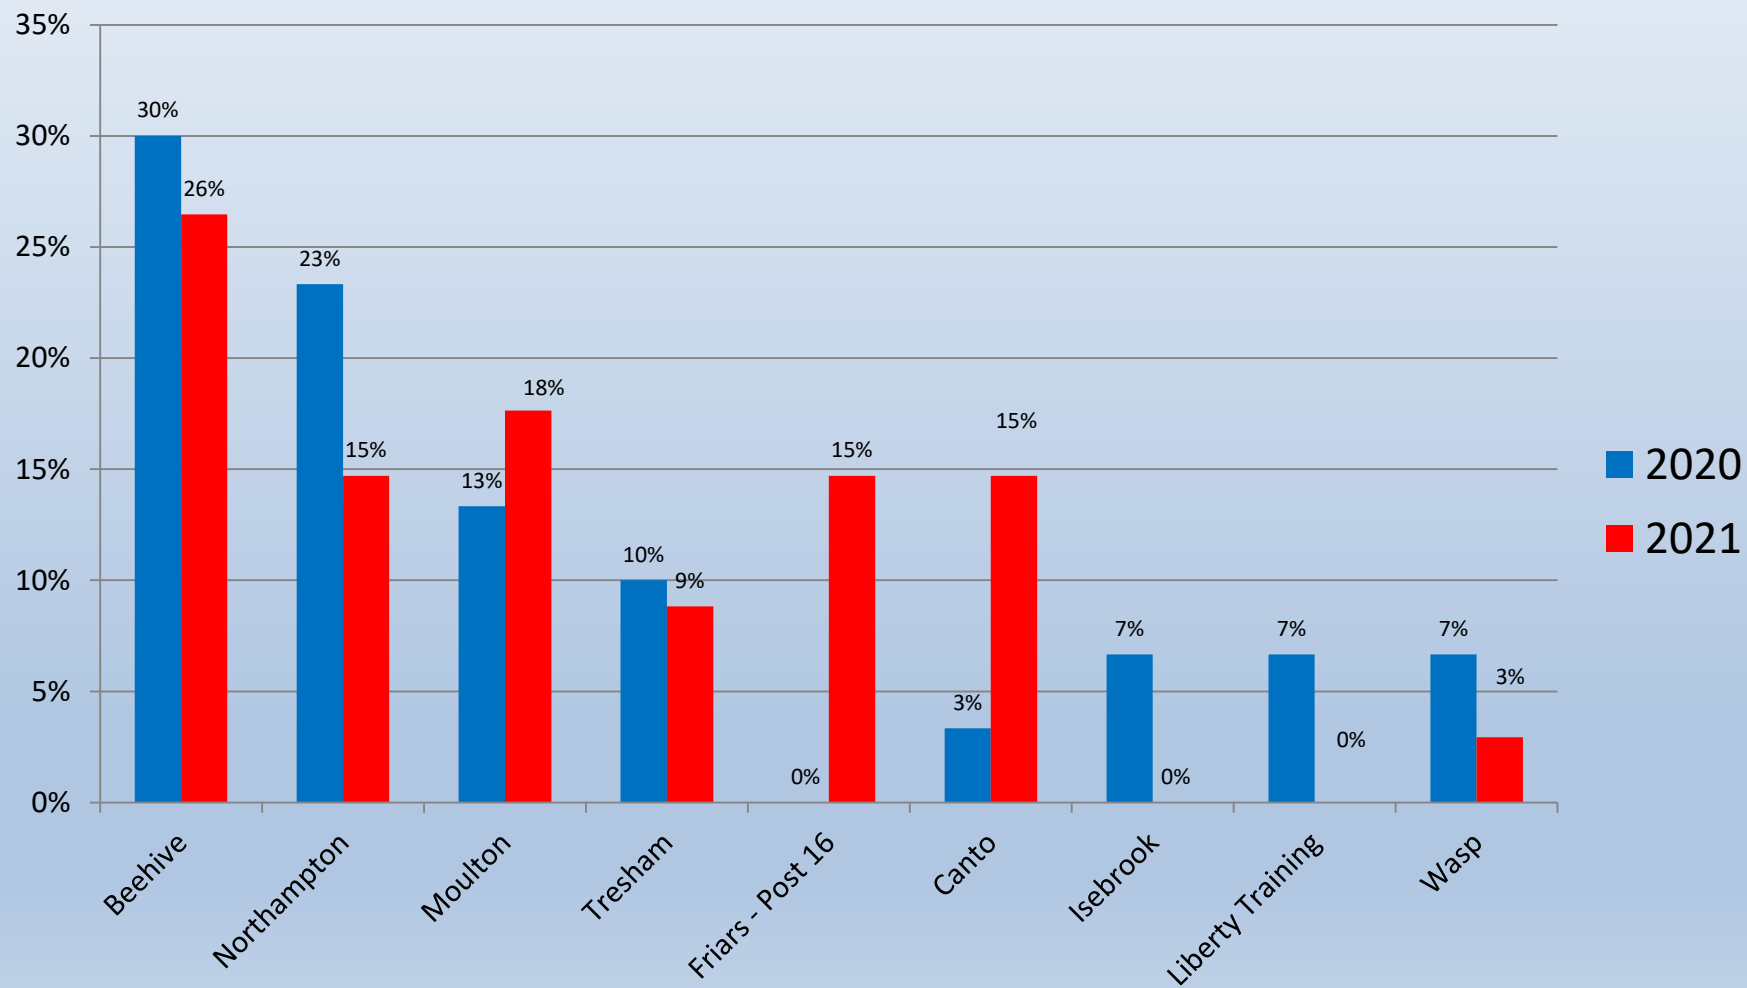

Friars Academy

Destinations – Leavers 2020

Friars Academy

Destinations – Leavers 2020 (%)

Destination Measures 2020

	Sustained Destination	FE College	School Sixth Form	Post 16 Provision	Other	WASP
All Leavers in July 20	30	14	11	0	3	2
Girls	12	3	8	0	1	0
Boys	18	11	3	0	2	2

Destination Measures 2020

Friars Academy

Destinations – Leavers 2021

Friars Academy

Destinations – Leavers 2021 (%)

Destination Measures 2021

	Sustained Destination	FE College	School Sixth Form	Post 16 Provision	Other	WASP
All Leavers in July 21	34	14	9	5	5	1
Girls	12	3	6	3	0	0
Boys	22	11	3	2	5	1

Destination Measures 2021