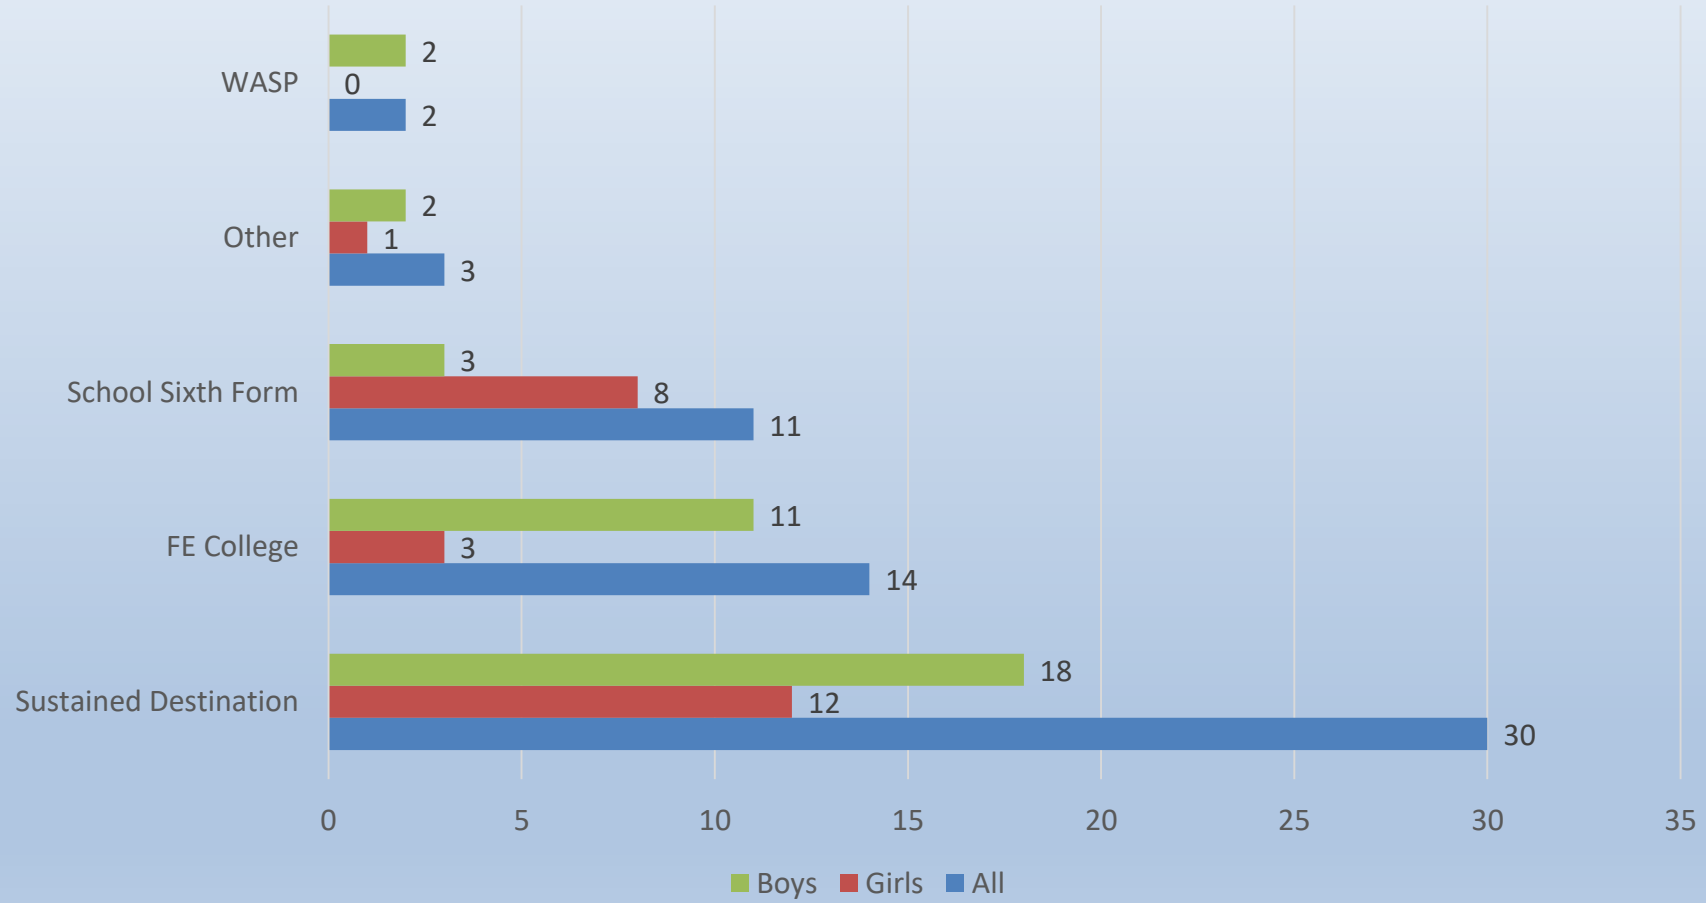

Friars Academy

Destinations – Leavers 2020

Friars Academy

Destinations – Leavers 2020 (%)

Destination Measures 2020

	Sustained Destination	FE College	School Sixth Form	Post 16 Provision	Other	WASP
All Leavers in July 20	30	14	11	0	3	2
Girls	12	3	8	0	1	0
Boys	18	11	3	0	2	2

Destination Measures 2020

Friars Academy

Destinations – Leavers 2021

Friars Academy

Destinations – Leavers 2021 (%)

Destination Measures 2021

	Sustained Destination	FE College	School Sixth Form	Post 16 Provision	Other	WASP
All Leavers in July 21	34	14	9	5	5	1
Girls	12	3	6	3	0	0
Boys	22	11	3	2	5	1

Destination Measures 2021