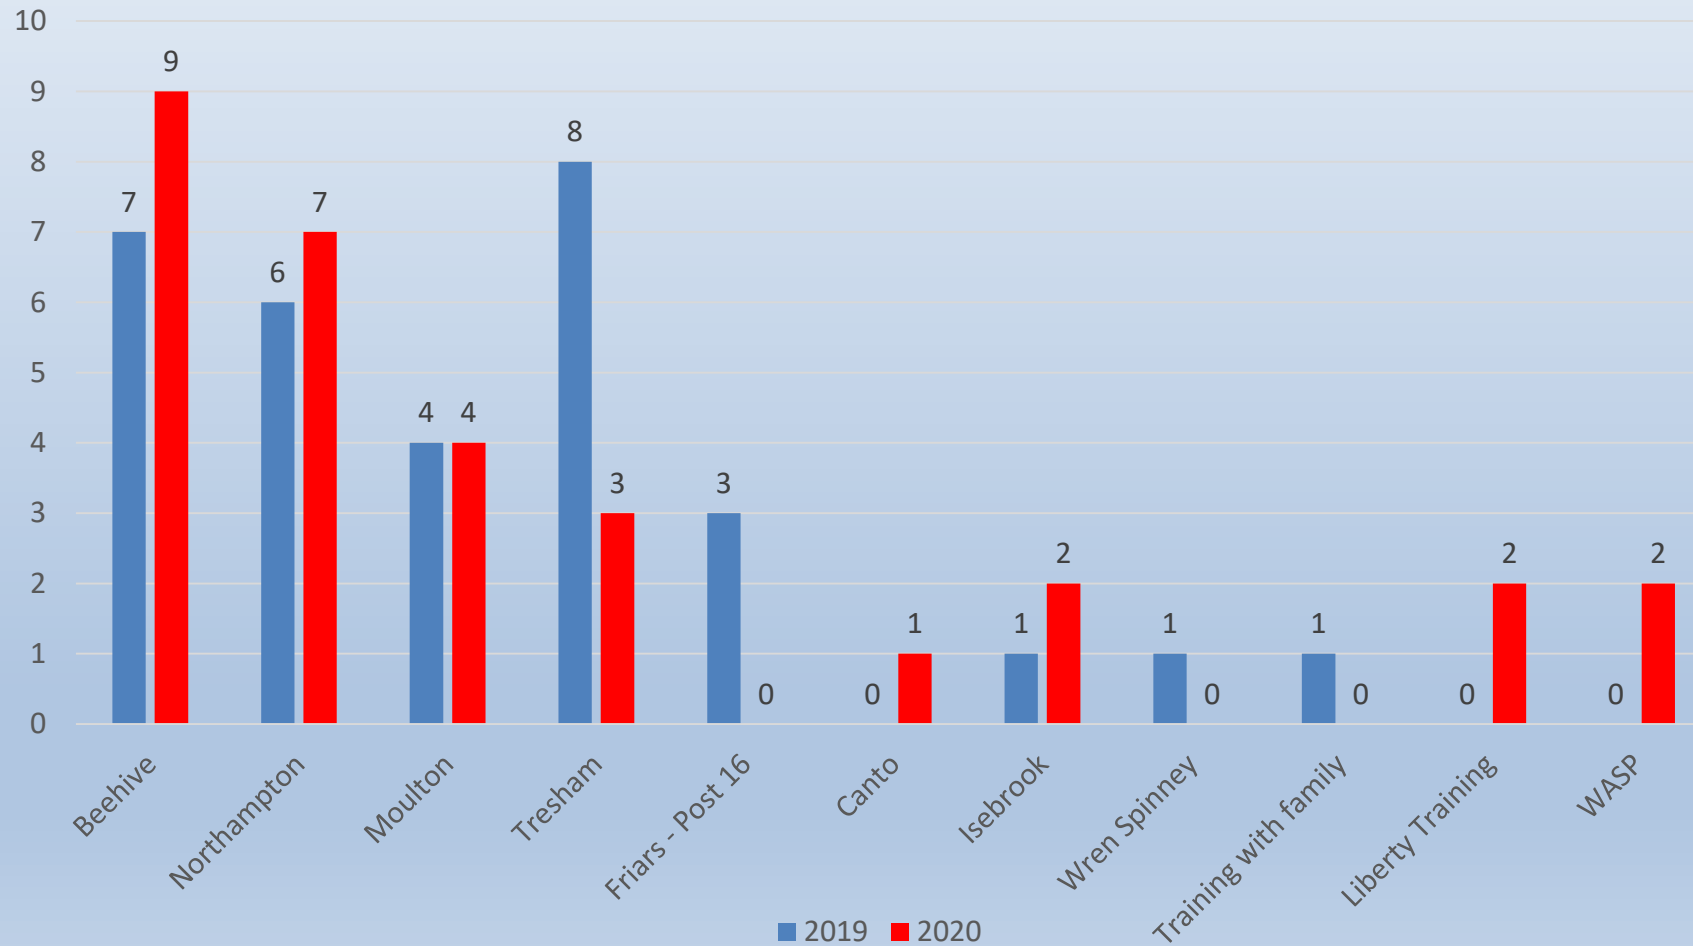

Friars Academy

Destinations – Leavers 2020

Friars Academy

Destinations – Leavers 2020 (%)

Destination Measures 2020

	Sustained Destination	FE College	School Sixth Form	Post 16 Provision	Other	WASP
All Leavers in July 20	30	14	11	0	3	2
Girls	12	3	8	0	1	0
Boys	18	11	3	0	2	2

Destination Measures 2020

Friars Academy

Destinations – Leavers 2021

Friars Academy

Destinations – Leavers 2021 (%)

Destination Measures 2021

	Sustained Destination	FE College	School Sixth Form	Post 16 Provision	Other	WASP
All Leavers in July 21	34	14	9	5	5	1
Girls	12	3	6	3	0	0
Boys	22	11	3	2	5	1

Destination Measures 2021