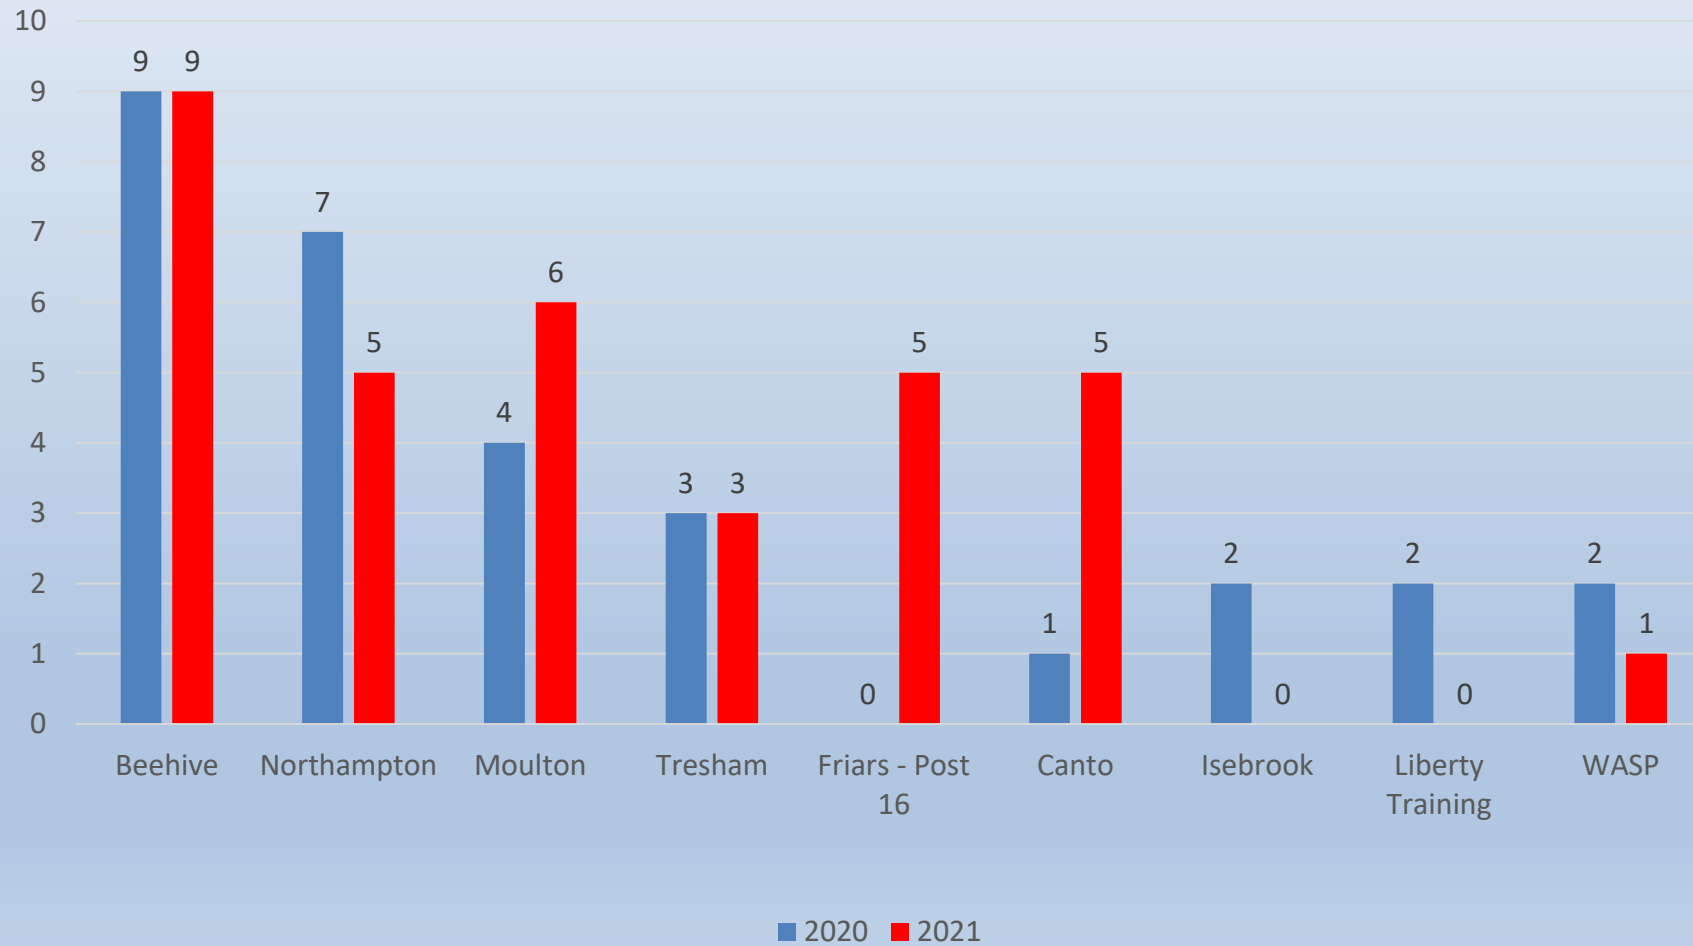

Friars Academy

Destinations – Leavers 2020

Friars Academy

Destinations – Leavers 2020 (%)

Destination Measures 2020

	Sustained Destination	FE College	School Sixth Form	Post 16 Provision	Other	WASP
All Leavers in July 20	30	14	11	0	3	2
Girls	12	3	8	0	1	0
Boys	18	11	3	0	2	2

Destination Measures 2020

Friars Academy

Destinations – Leavers 2021

Friars Academy

Destinations – Leavers 2021 (%)

Destination Measures 2021

	Sustained Destination	FE College	School Sixth Form	Post 16 Provision	Other	WASP
All Leavers in July 21	34	14	9	5	5	1
Girls	12	3	6	3	0	0
Boys	22	11	3	2	5	1

Destination Measures 2021